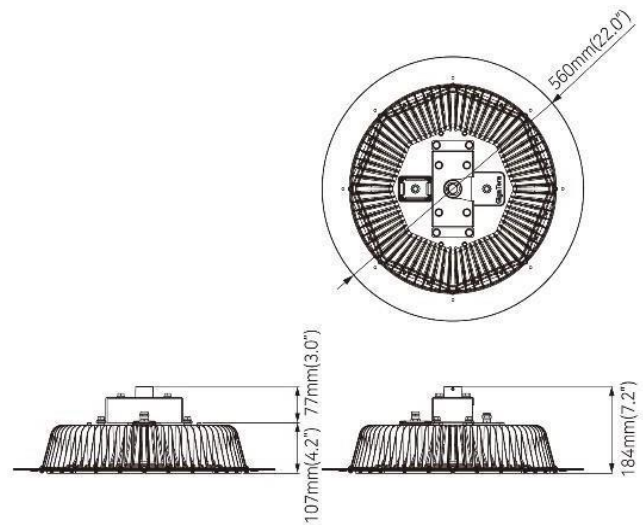

Types of mounting brackets with dimension information (Optional Purchase)

Built-in type / Pipe type

- Bracket Code : KLBSEH400E40003_A3

	Size	18.9 x 28.6 (inch) / 480 x 726 (mm)
Weight	Module	20.9lb / 9.5kg
	Bracket	0.44lb / 0.2kg
	Assembly (Module + Bracket)	21.3lb / 9.7kg