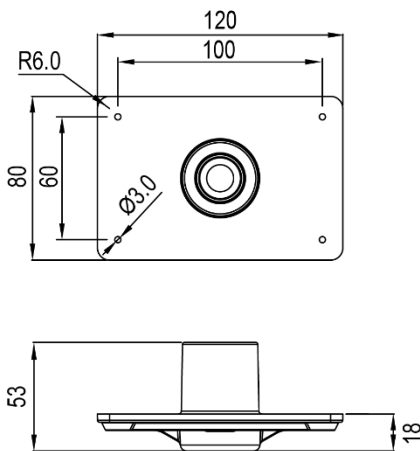

### Certification

General Specifications	
Model Name	SE320
Size	Ø22.0 x 7.2 (inch) / Ø560 x 184.0 (mm)
Weight (Driver included)	20.9lb / 9.5kg
IP Rating	IP66
Operating Temperature	14°F ~ 104°F / -10°C ~ 40°C
Warranty	5 Years (12 hours usage per day)
Country of Origin	GigaTera Lighting Inc. (Made in Korea)

#### Built-in type / Pipe type

- Bracket Code : KLBSEH400E40003\_A3

	<b>Size</b>	18.9 x 28.6 (inch) / 480 x 726 (mm)
<b>Weight</b>	Module	20.9lb / 9.5kg
	Bracket	0.44lb / 0.2kg
	Assembly (Module + Bracket)	21.3lb / 9.7kg