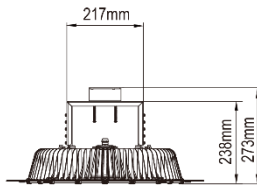

### Certification

General Specifications	
Model Name	SE320
Size	Ø22.0 x 7.2 (inch) / Ø560 x 184.0 (mm)
Weight (Driver included)	20.9lb / 9.5kg
IP Rating	IP66
Operating Temperature	14°F ~ 104°F / -10°C ~ 40°C
Warranty	5 Years (12 hours usage per day)
Country of Origin	GigaTera Lighting Inc. (Made in Korea)

#### Built-in type / Pipe type

- Bracket Code : KLBSEH400E40003\_A3

	<b>Size</b>	18.9 x 28.6 (inch) / 480 x 726 (mm)
<b>Weight</b>	Module	20.9lb / 9.5kg
	Bracket	0.44lb / 0.2kg
	Assembly (Module + Bracket)	21.3lb / 9.7kg

#### Built-in type / Chain type

- Bracket Code : KLBSEH400E40004\_A3

	<b>Size</b>	18.9 x 29.4 (inch) / 480 x 748 (mm)
<b>Weight</b>	Module	20.9lb / 9.5kg
	Bracket	0.88lb / 0.4kg
	Assembly (Module + Bracket)	21.8lb / 9.9kg

#### Built-in type

- Bracket Code : KLBSEH450C40001\_D1

- Min. height

- Max. height

<b>Size</b>	Node	18.6 x 17.3 x 15.0 (inch) / 473 x 441 x 379 (mm)
	NEMA	18.6 x 17.0 x 15.0 (inch) / 473 x 434 x 379 (mm)
<b>Weight</b>	Module	20.9lb / 9.5kg
	Bracket	3.7lb / 1.7kg
	Assembly (Module + Bracket)	24.6lb / 11.2kg