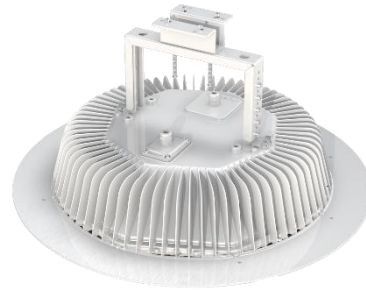

Types of mounting brackets with dimension information (Optional Purchase)

Built-in type

- Bracket Code : KLBSEH450C40001_D1