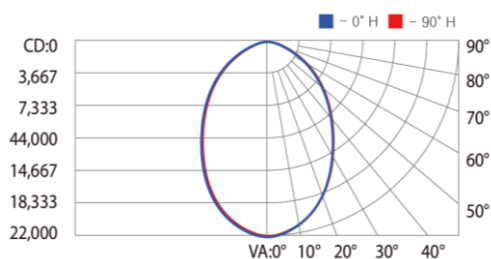

Photometry Data – 5000K: Frosted